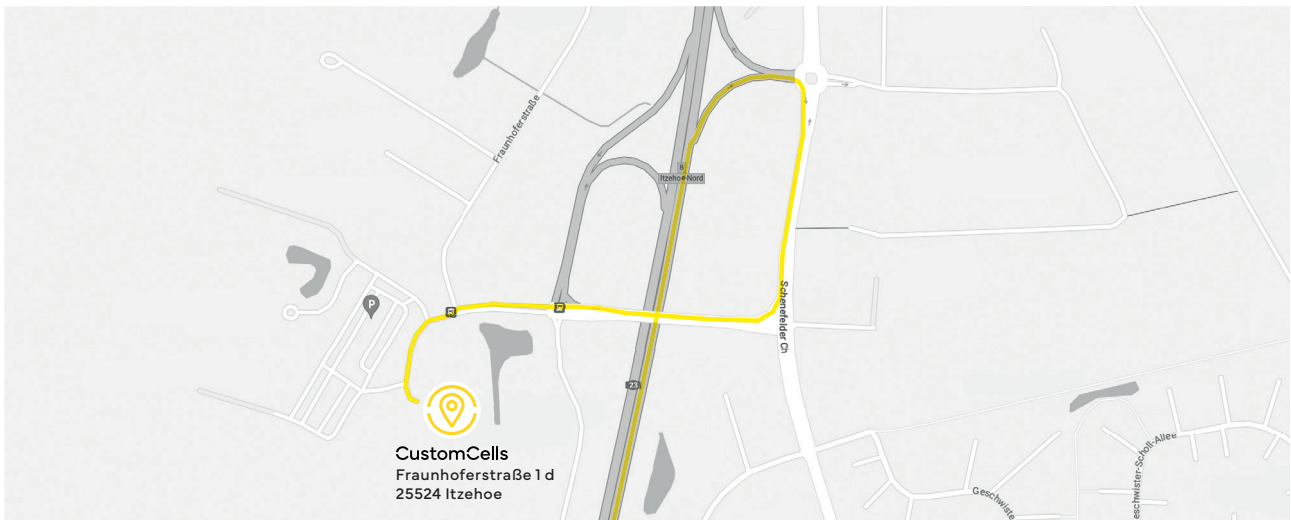

Anfahrtsbeschreibung Directions

Customcells Holding GmbH
Fraunhoferstr. 1 d, 25524 Itzehoe
Germany

Mit dem Zug
By train

ICE- und IC-Züge ab Hamburg Hauptbahnhof 1h und Hamburg-Altona 45min. Von dort aus fahren stündlich Anschlusszüge nach Itzehoe. Vom Bahnhof Itzehoe nehmen Sie ein Taxi zu CustomCells.

ICE- and IC-trains from Hamburg Main Railway Station 1h and Hamburg-Altona 45min. From there connecting trains to Itzehoe every hour. From Itzehoe railway station take a taxi to CustomCells - Fraunhoferstraße 1 d.

From Hamburg airport take a rental car and drive direction highway A7 (Flensburg / Hannover), follow A7 southwards (direction: Hannover) to interchange „Nord-West“. Change to the highway A23 northwards (direction: Husum / Heide) and leave at exit „Itzehoe Nord“. Now follow the description “by car”, from southern direction; total distance: approx. 64 km.

Leave at exit „Itzehoe-Nord“ and take the 1st exit of the roundabout, direction: Itzehoe. At the next crossing (about 100m distance) turn right and follow the street without turning left or right and use our visitor car park at Fraunhoferstr. 1 d – See page 2 of these directions.